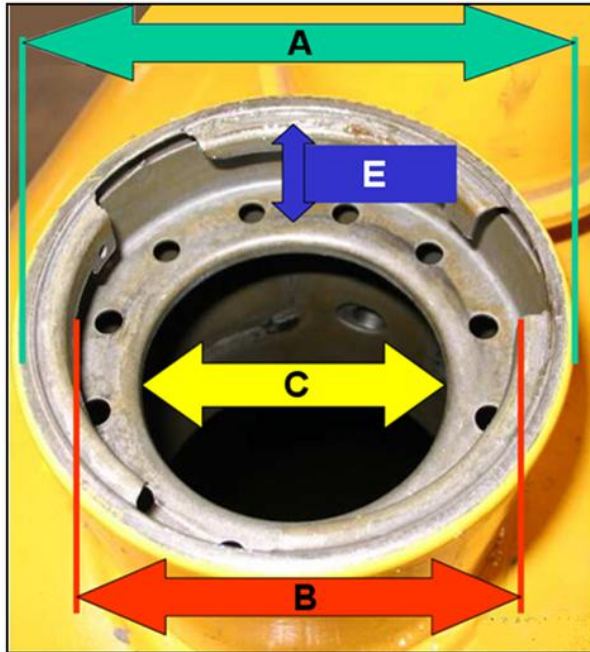

FDG Template: Trucks

Vehicle Information

Make (DAF, IVECO, Peterbilt, etc.)
Model Code

Neck

Part 1: Please select the type of internal flange that best matches your tank

Thin Internal Flange