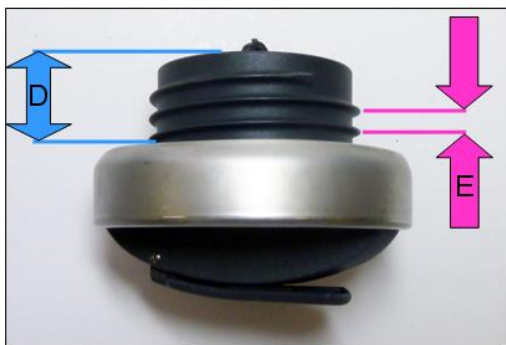

## Cap

Please select the cap that best matches your tank

Internal Thread

Double Bayonet

Triple Bayonet

External Thread

Other

| Cap Dimensions |                    |     |                    |
|----------------|--------------------|-----|--------------------|
| Key            | Size/ (mm) or (in) | Key | Size/ (mm) or (in) |
| A              |                    | B   |                    |
| C              |                    | D   |                    |
| E              |                    |     |                    |