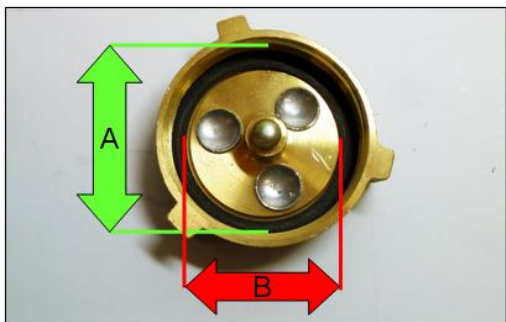

FDG Template: Trucks

Cap

Please select the cap that best matches your tank

Internal Thread
☐