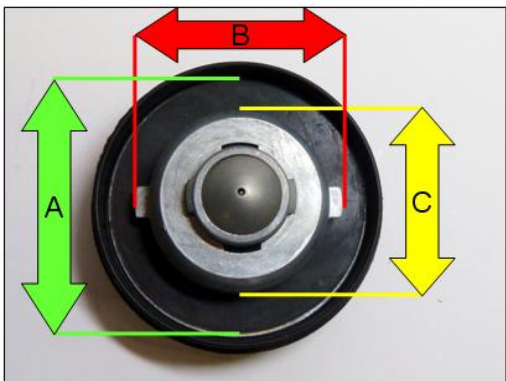

Double Bayonet
☐

Triple Bayonet
☐