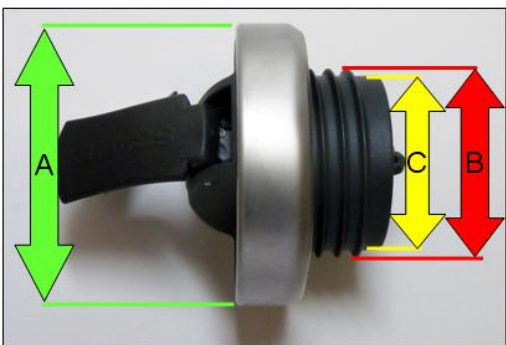

## Cap

Please select the cap that best matches your tank

Internal Thread

Double Bayonet

Triple Bayonet

External Thread

Other

| Cap Dimensions |                    |     |                    |
|----------------|--------------------|-----|--------------------|
| Key            | Size/ (mm) or (in) | Key | Size/ (mm) or (in) |
| A              |                    | B   |                    |
| C              |                    | D   |                    |
| E              |                    |     |                    |